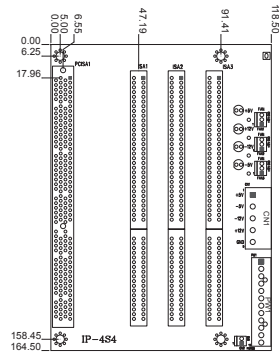

IP-4S4

4-Slot IP/IPX Backplane mit 3x ISA

Ordering Information

IP-4S4-RS-R40	4-slot backplane with three ISA slots
PAC-400G	4-slot half-size compact chassis
PAC-42GH	4-slot half-size compact chassis