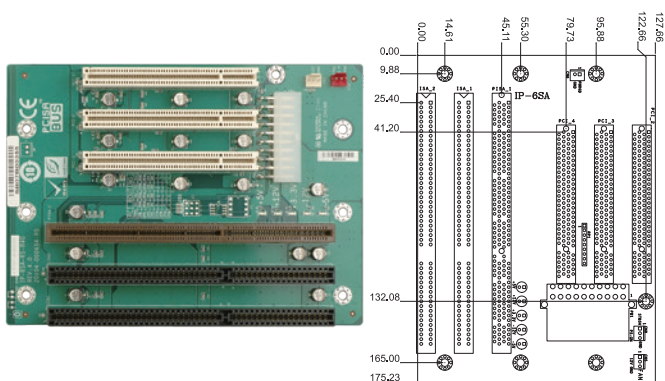

6-Slot IP/IPX Backplane

Ordering Information

| | |
|--------------|---------------------------------------------------------|
| IP-6S-RS-R40 | 6-slot backplane with three PCI slots and two ISA slots |
| PAC-1000G | 6-slot full-size compact chassis |

Ordering Information

| | |
|---------------|---------------------------------------------------------|
| IP-6SA-RS-R40 | 6-slot backplane with three PCI slots and two ISA slots |
| PAC-106G | 6-slot full-size compact chassis |
| PAC-1000G | 6-slot full-size compact chassis |