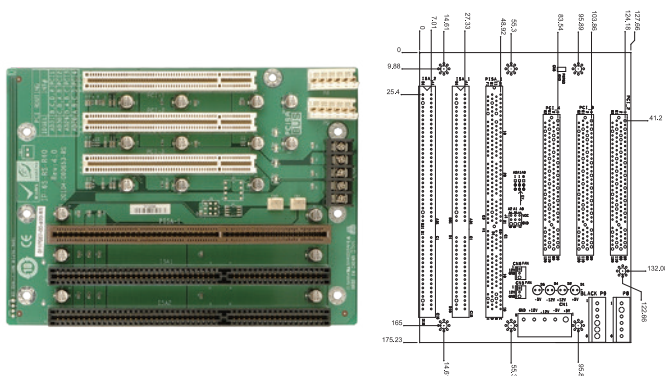

6-Slot IP/IPX Backplane

Ordering Information

| | |
|--------------|---------------------------------------------------------|
| IP-6S-RS-R40 | 6-slot backplane with three PCI slots and two ISA slots |
| PAC-1000G | 6-slot full-size compact chassis |

Ordering Information

| | |
|---------------|---------------------------------------------------------|
| IP-6SA-RS-R40 | 6-slot backplane with three PCI slots and two ISA slots |
| PAC-106G | 6-slot full-size compact chassis |
| PAC-1000G | 6-slot full-size compact chassis |