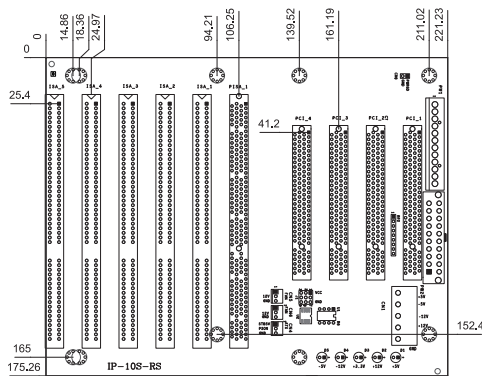

PCI-10S

10-Slot IP/IPX Backplane

Ordering Information

IP-10S-RS-R40	10-slot backplane with four PCI slots and five ISA slots
PAC-125G	10-slot full-size compact chassis