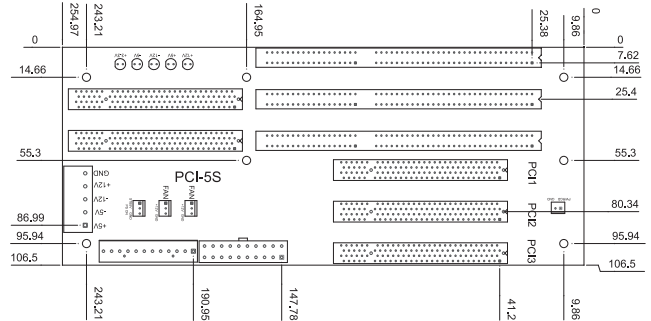

PCI-5S

5-Slot PCI/PX Backplane

Ordering Information

PCI-5S-RS-R40	5-slot backplane with three PCI slots and two ISA slots
PAC-1000G	6-slot full-size compact chassis

Ordering Information

PCI-5S2-RS-R40	5-slot AT power backplane with four PCI slots and one ISA slot
PCI-5S2A-RS-R40	5-slot ATX power backplane with four PCI slots and one ISA slot
RACK-500G	5-slot full-size compact chassis