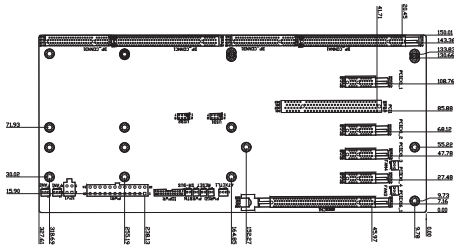

## 7-Slot PICMG1.3 Backplane

### Ordering Information

PE-7S-R40	7-slot backplane with one PCIe x16 slot, two PCIe x1 slots and three PCI slots
PAC-1700G	7-slot full-size compact chassis

### Ordering Information

PE-7S2-R40	7-slot backplane with one PCIe x16 slot, four PCIe x1 slots and one PCI slot
PAC-1700G	7-slot full-size compact chassis