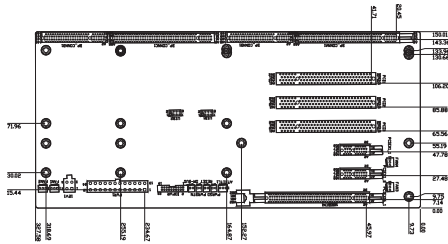

## 7-Slot PICMG1.3 Backplane

### Ordering Information

PE-7S-R40	7-slot backplane with one PCIe x16 slot, two PCIe x1 slots and three PCI slots
PAC-1700G	7-slot full-size compact chassis

### Ordering Information

PE-7S2-R40	7-slot backplane with one PCIe x16 slot, four PCIe x1 slots and one PCI slot
PAC-1700G	7-slot full-size compact chassis