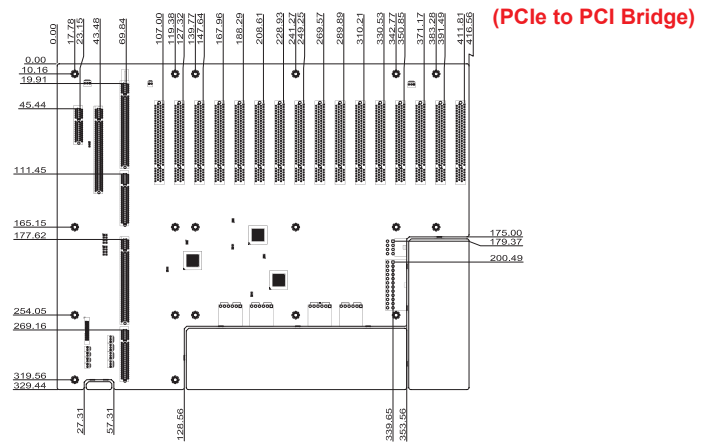

# PXE-19S

## 19-Slot PICMG1.3 Backplane

### Ordering Information

PXE-19S2-R10 19-slot backplane with one PCIe x16 slot, one PCIe x1 slot and sixteen PCI slots