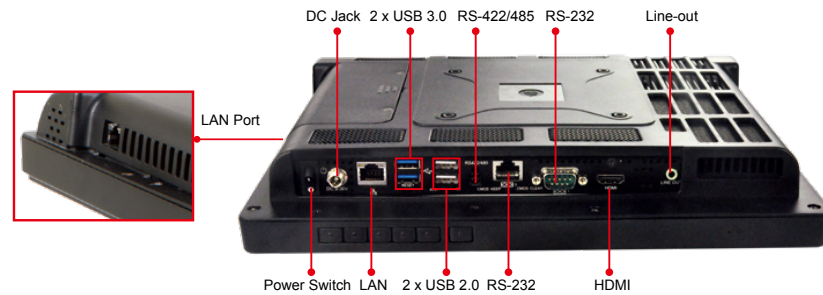

Options

Item	AFL2-12A-HM65
Panel Mounting Kit	AFLPK-15
Wall Mounting Kit	AFLWK-19B
Rack Mounting Kit	AFL2RK-12
Arm	ARM-11-RS
Stand	STAND-A12-RS/STAND-A19-RS/STAND-A21-R10/ STAND-C12-R10
V-Stand	VSTAND-A12-R11
Magnetic Stripe Reader Kit	AFL2P-12AMSR-U-R10
EM RFID Reader	AFL2-EM-RFID-KIT01-R10
Mifare RFID Reader	AFL2-MF-RFID-KIT01-R11
OS: Win XPE (2GB CF Card)	AFL2-12A-HM65-XPE-R15*
OS: Win XPE (4GB CF Card)	AFL2-12A-HM65-XPE-R15*
OS: Win 7 Embedded (4GB CF Card)	AFL2-12A-HM65-WES7P-R14* (for Projected Capacitive Touch) AFL2-12A-HM65-WES7E-R14* (for Resistive Touch)

*OS image with CD-ROM or DVD-ROM

Packing List

Item	P/N	Q'ty	Description
Utility CD		1	Drivers and user manual
One Key Recovery CD		1	
Power Adapter	63040-010090-120-RS	1	90W ;19VDC output
Power Cord	32702-000401-100-RS	1	1500 mm, European Standard
Power Transfer Cord	32702-000300-100-RS	1	
M3 Screw Pack	44013-030041-RS	4	M3*4 for securing HDD
M4 Screw Pack	44403-040061-RS	4	M4*4 VESA screw
Touch Pen	43125-0002C0-00-RS	1	
RJ-45 to DB-9 COM Port Cable	32005-000200-200-RS	1	
IR Remote Controller	7Z000-SLPCB005-RS	1	
RS-422 Cable	32205-002400-100-RS	1	
Pen	43125-0002C0-00-RS	1	For Resistive Touch

AFL2-12A-HM65 Fully Integrated I/O