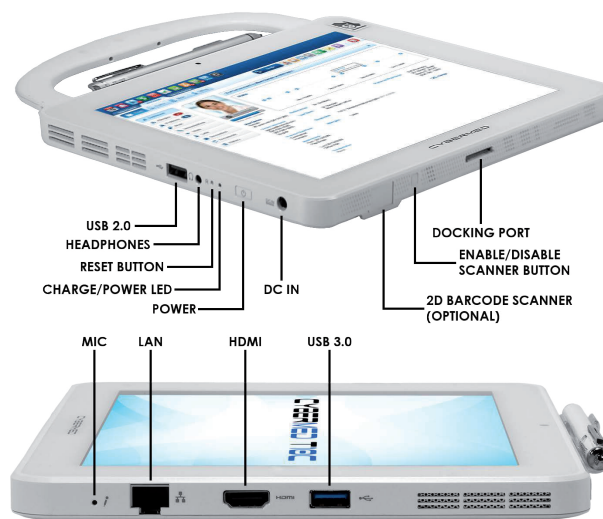

CyberMed-T10C

Industrial Computer Source
(Deutschland) GmbH

Medical Grade Windows Tablet

Main Features

- 9.7" LED Panel
- PCAP Multi-Touch Display
- IP65 Rated
- Global IEC60601-1 Certified
- Antimicrobial Housing

Technical Specifications

Display	9.7" Medical Grade LED Panel 1024x768
CPU Support	Intel N2930 Quad Core Processor
Chipset	Intel NM10 Express Chipset
Memory	1x DDR3 1333MHz SO-DIMM sockets, populated up to 8GB
Operating System	Windows 10, Windows IoT, Windows 8.1, Windows 7, Linux
Video & Graphics	Intel HD Graphics
Touch Screen	PCAP Multi-Touch
Networking	1x Gigabit (Gbe) Realtek RTL8111E
Wireless	Intel Centrino 802.11 a/b/g/n + Bluetooth 4.0
BIOS	BIOS supports ACPI, API, DMI, Plug & Play, & security password. Supports booting from HDD, PXE, LAN, and USB device. BIOS System POST and BIOS setup password protection.
HDD Support	1x 3Gbps Serial ATA III port
TPM	Version 1.2
Sensor	G Sensor Support, Display Auto-Rotate Support
Webcams	1 Megapixel Front & Rear Webcams
Power Input	1x DC-19VDC @ 2.6A
Power Supply	50W Medical Grade Power Supply, Input: Universal 100~240V AC, 50-60Hz. Supports Output range: DC19V, 2.6A
Relative Humidity	10%~90% (non-condensing)
Waterproof	IP65 Sealed Front Bezel

Medical Grade Windows Tablet

Mechanical & Environmental

Dimensions	9.96" x 7.60" x 0.63" (L,W,D)
Weight	1.74 lbs (2.03 lbs with battery)
Wall Mount	Supports 75mm & 100mm VESA Mounting Holes with Optional VESA Docking Station
Environment	Ambient Temperature: 0°C~40°C (operating)
Certifications	FCC Class B, CE, ROHS, UL/EN 60601-1, ES5.2, IP65 Sealed Front Bezel

Input/Output

I/O Ports	1x USB 3.0, 1x USB 2.0 ports 1x 10/100/1000 Fast Ethernet LAN 1x Audio Jack (Line-Out & Mic) 1x HDMI Connector 1x Docking station port for battery charging and file transfer only
Audio	Realtek ALC 269 High Definition Audio integrates a 2+2 channel DAC, one 4-channel ADC, and a Class D Speaker Amplifier. 2x built-in 1 watt stereo speakers with two audio jacks for Audio Out and Microphone.