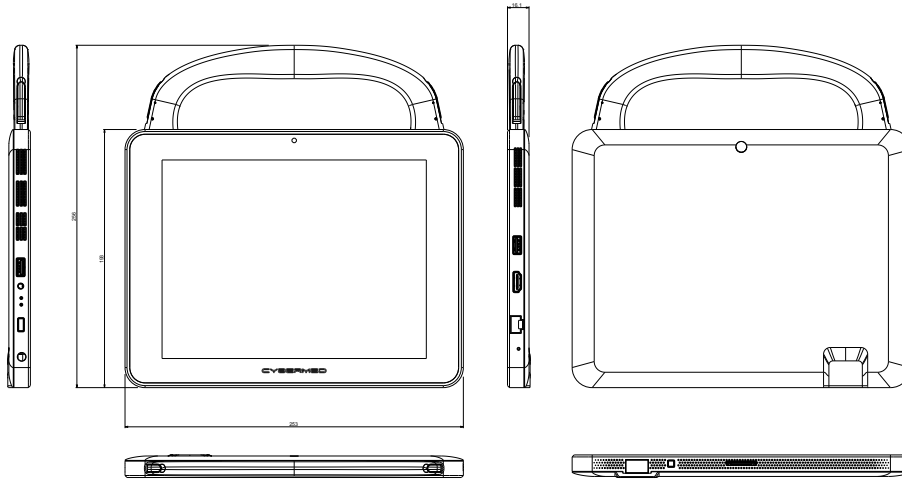

CyberMed-T10C

Industrial Computer Source
(Deutschland) GmbH

Medical Grade Windows Tablet

Main Features

- 9.7" LED Panel
- PCAP Multi-Touch Display
- IP65 Rated
- Global IEC60601-1 Certified
- Antimicrobial Housing

Technical Specifications

Display	9.7" Medical Grade LED Panel 1024x768
CPU Support	Intel N2930 Quad Core Processor
Chipset	Intel NM10 Express Chipset
Memory	1x DDR3 1333MHz SO-DIMM sockets, populated up to 8GB
Operating System	Windows 10, Windows IoT, Windows 8.1, Windows 7, Linux
Video & Graphics	Intel HD Graphics
Touch Screen	PCAP Multi-Touch
Networking	1x Gigabit (Gbe) Realtek RTL8111E
Wireless	Intel Centrino 802.11 a/b/g/n + Bluetooth 4.0
BIOS	BIOS supports ACPI, API, DMI, Plug & Play, & security password. Supports booting from HDD, PXE, LAN, and USB device. BIOS System POST and BIOS setup password protection.
HDD Support	1x 3Gbps Serial ATA III port
TPM	Version 1.2
Sensor	G Sensor Support, Display Auto-Rotate Support
Webcams	1 Megapixel Front & Rear Webcams
Power Input	1x DC-19VDC @ 2.6A
Power Supply	50W Medical Grade Power Supply, Input: Universal 100~240V AC, 50-60Hz. Supports Output range: DC19V, 2.6A
Relative Humidity	10%~90% (non-condensing)
Waterproof	IP65 Sealed Front Bezel

Medical Grade Windows Tablet

Mechanical & Environmental

Dimensions	9.96" x 7.60" x 0.63" (L,W,D)
Weight	1.74 lbs (2.03 lbs with battery)
Wall Mount	Supports 75mm & 100mm VESA Mounting Holes with Optional VESA Docking Station
Environment	Ambient Temperature: 0°C~40°C (operating)
Certifications	FCC Class B, CE, ROHS, UL/EN 60601-1, ES5.2, IP65 Sealed Front Bezel